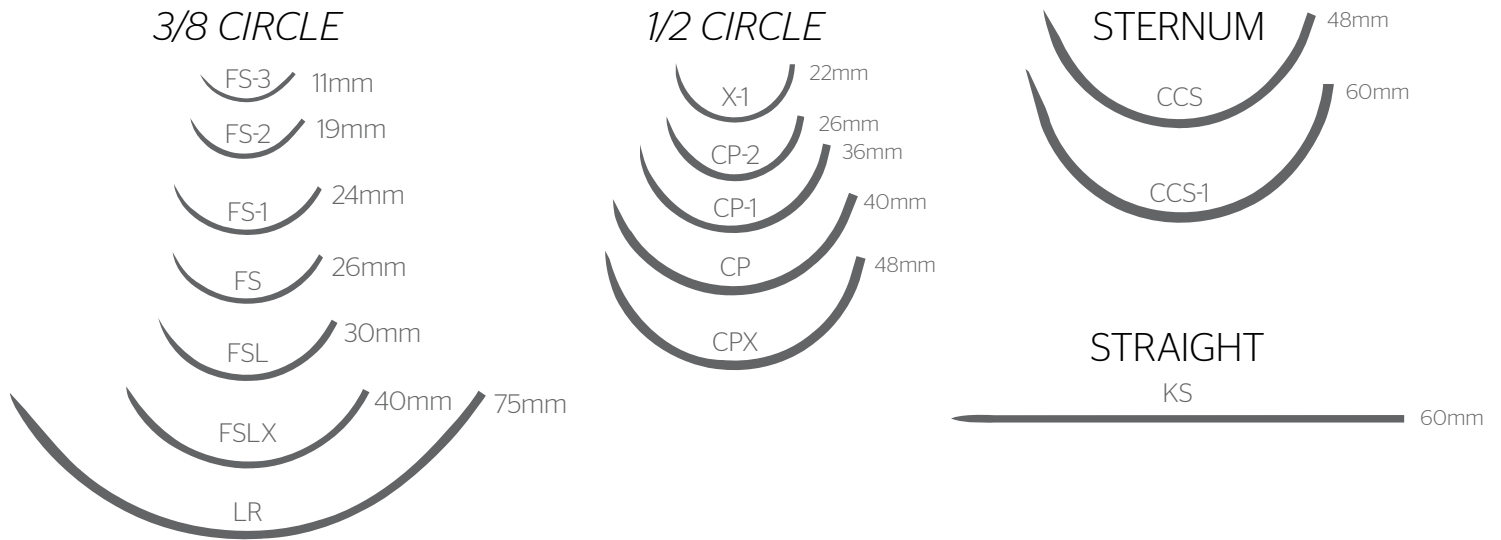

Surgical Needle Guide

Common Needle Sizes & Types

REVERSE CUTTING

PRECISION POINT

TAPER POINT

MICRO-POINT