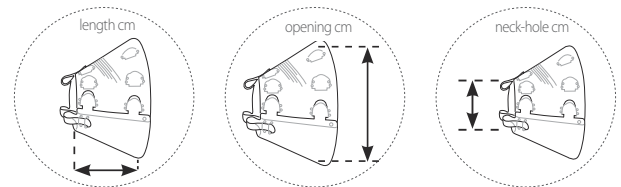

Colour-coded according to size

The collar is a printed collar with bones in eye-catching colours; one colour for each size of collar for easy recognition.

Full body coverage

The collar offers a full body coverage and protection preventing the animal from reaching certain areas of the body.

Recommended use for BUSTER Design Collar Bones

- Postoperative care
- Wound care
- Spay/neuter recovery
- Hot spots and other skin ailments
- Skin diseases

Instructions for use

Scan QR code to see the video

shorturl.at/IDKU1

Cat. No	Size	Pk. Size	Colour
273731	7.5 cm	10/pk	
273732	10.0 cm	10/pk	
273733	12.5 cm	10/pk	
273734	15.0 cm	10/pk	
273735	20.0 cm	10/pk	
273736	25.0 cm	10/pk	
273737	30.0 cm	10/pk	

Size	Length in cm / Inch	Opening in cm / Inch	Neck-hole in cm / Inch	Suitable for	Lbs
7.5 cm	7.5 cm / 2.95"	13 - 15 cm / 5.1" - 5.9"	7 - 8 cm / 2.7" - 3.1"	Pomeranian, Chihuahua	1-6
10 cm	10 cm / 3.93"	15 - 18 cm / 5.9" - 7.0"	7 - 8 cm / 2.7" - 3.1"	Yorkshire terrier, Bichon Frise, Maltese	6-10
12.5 cm	12.5 cm / 4.92"	19 - 21cm / 7.4" - 8.2"	9 - 10.5 cm / 3.5" - 4.1"	Danish/Swedish farmdog, Papillon, Cairn Terrier, Border Terrier	10-20
15 cm	15 cm / 5.90"	23 - 27 cm / 9.0" - 10.60"	10 - 12 cm / 3.9" - 4.7"	Dutch Kooikerhondje, Scottish Terrier, Beagle, Irish Terrier	20-30
20 cm	20 cm / 8.87"	20 - 22 cm / 7.8" - 8.6"	12 - 14 cm / 4.7" - 5.5"	Australian Shepherd, English Springer Spaniel, Staffordshire Bull Terrier	32-50
25 cm	25 cm / 9.84"	34 - 42 cm / 13.3" - 16.5"	14 - 16 cm / 5.5" - 6.2"	Labrador Retriever, Siberian Husky, Irish Setter	50-60
30 cm	30 cm / 11.81"	41 - 48 cm / 16.1" - 18.8"	15 - 18 cm / 5.9" - 7.0"	Golden Retriever, Boxer, Collie, German Shepherd	50-70